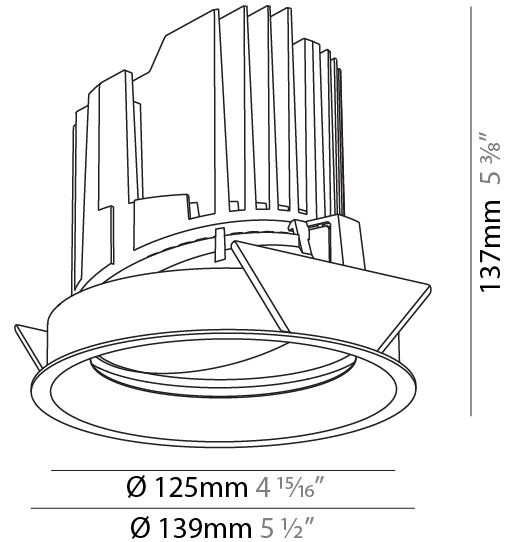

GENERAL

Series: Bioniq
 Subseries: Bioniq Round Adjustable
 Brand: Prolicht
 Division: Architectural
 Mounting Type: Recessed
 Mounting Location: Ceiling
 Subcategory: Downlight

PHYSICAL

Shape: Round
 Diameter (mm): 139
 Diameter (in): 5 1/2
 Height (mm): 137
 Height (in): 5 3/8
 Ceiling Thickness (mm): 10 / 12.5 / 15
 Ceiling Thickness (in): 3/8 or 1/2 or 9/16
 Min. Recessing Depth (mm): 150
 Min. Recessing Depth (in): 5 7/8
 Light Distribution: Adjustable / Downlight
 Weight (kg): 0.853
 Weight (lbs): 1.88
 Fixture Finish: SSR / BKV / CWI / CRY / HAB / UFT / ITA / RUA / FTG / MYG / LOD / PUS / FRO / FUP / KIA / POP / BLS / SPG / MEY / GOH / GUM / CHC / COM / ABZ / JAG / OBR / MOS / ROR
 Fixture Material: Aluminum Die Cast
 Cut-out Measurements: 130mm / 5 1/8"

OPTICAL

Reflector: 10 / 18 / 36
 Adjustability: Rotational 355°, Tilt 30°

RATINGS AND CERTIFICATIONS

Certified By: Certified for North American Standards
 IP rating: IP54

					
130mm 5 1/8"	150mm 5 7/8"	10 15mm 3/8" 9/16"	30°	355°	